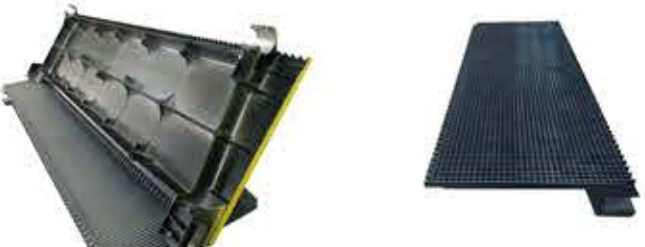

Otis Step (Yellow Insert)

Otis Step (Yellow Coated)

Otis Pallet

Otis Pallet

Kone Step (Yellow Insert)

Kone Step (Yellow Insert)

Kone Pallet

O&K Step

Cnim Step (Yellow Coated)

Cnim Pallet

Tel: 0086 574 87930220

9

TK Step (Plastics)

TK Step (Yellow Insert)

TK Step (ECO)

TK Step (5EK)